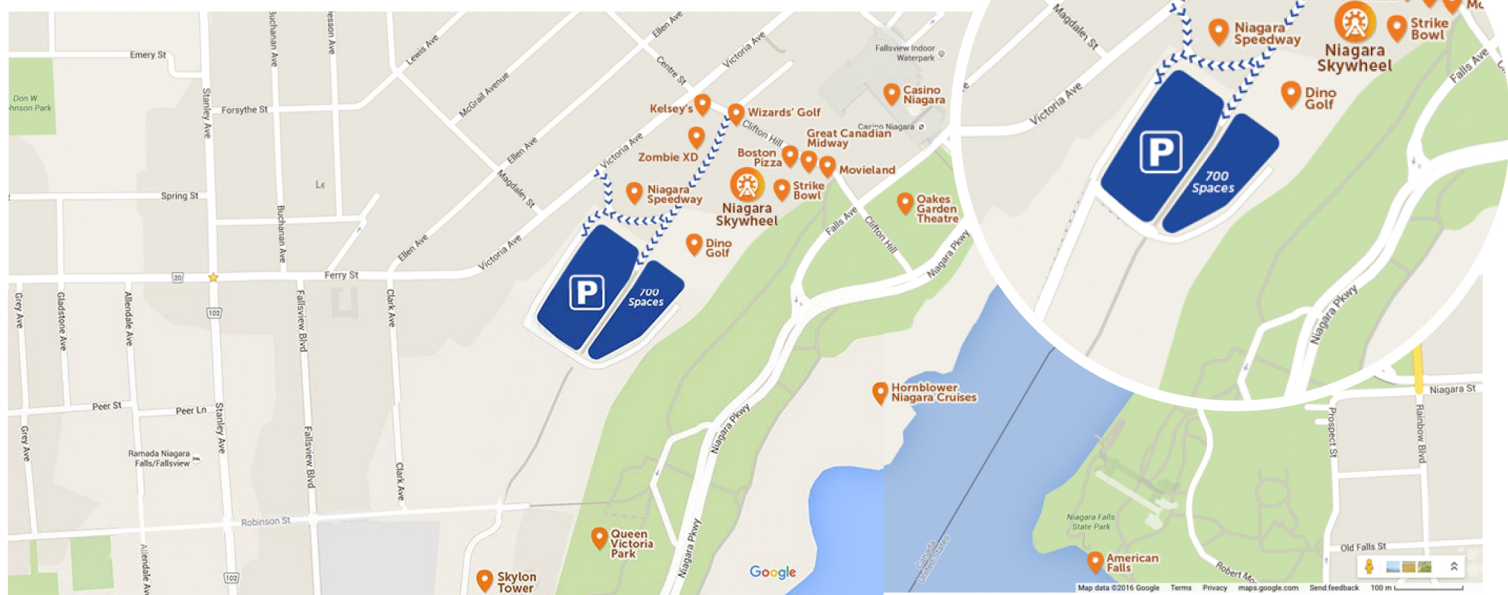

## Parking in Niagara Falls on Clifton Hill

A large parking lot with over **700 spaces** is available just off Clifton Hill, behind the *Niagara SkyWheel* – steps away from many Clifton Hill restaurants and attractions, and walking distance to *The Falls*!

### Coming from the QEW...

Take the ON-420 exit toward The Falls/Niagara Falls U.S.A.

Continue onto Niagara Veteran's Memorial Highway E/ON-420

Continue onto Falls Ave/Roberts St/Regional Rd 420

Turn right onto MacDonald Ave

Slight left onto Centre St

Continue onto Clifton Hill

Destination will be on your right

### Coming from Niagara Parkway...

From Niagara Parkway, turn right onto Clifton Hill

Destination will be on your left

**4960 Clifton Hill**  
Niagara Falls, ON L2G 3N4